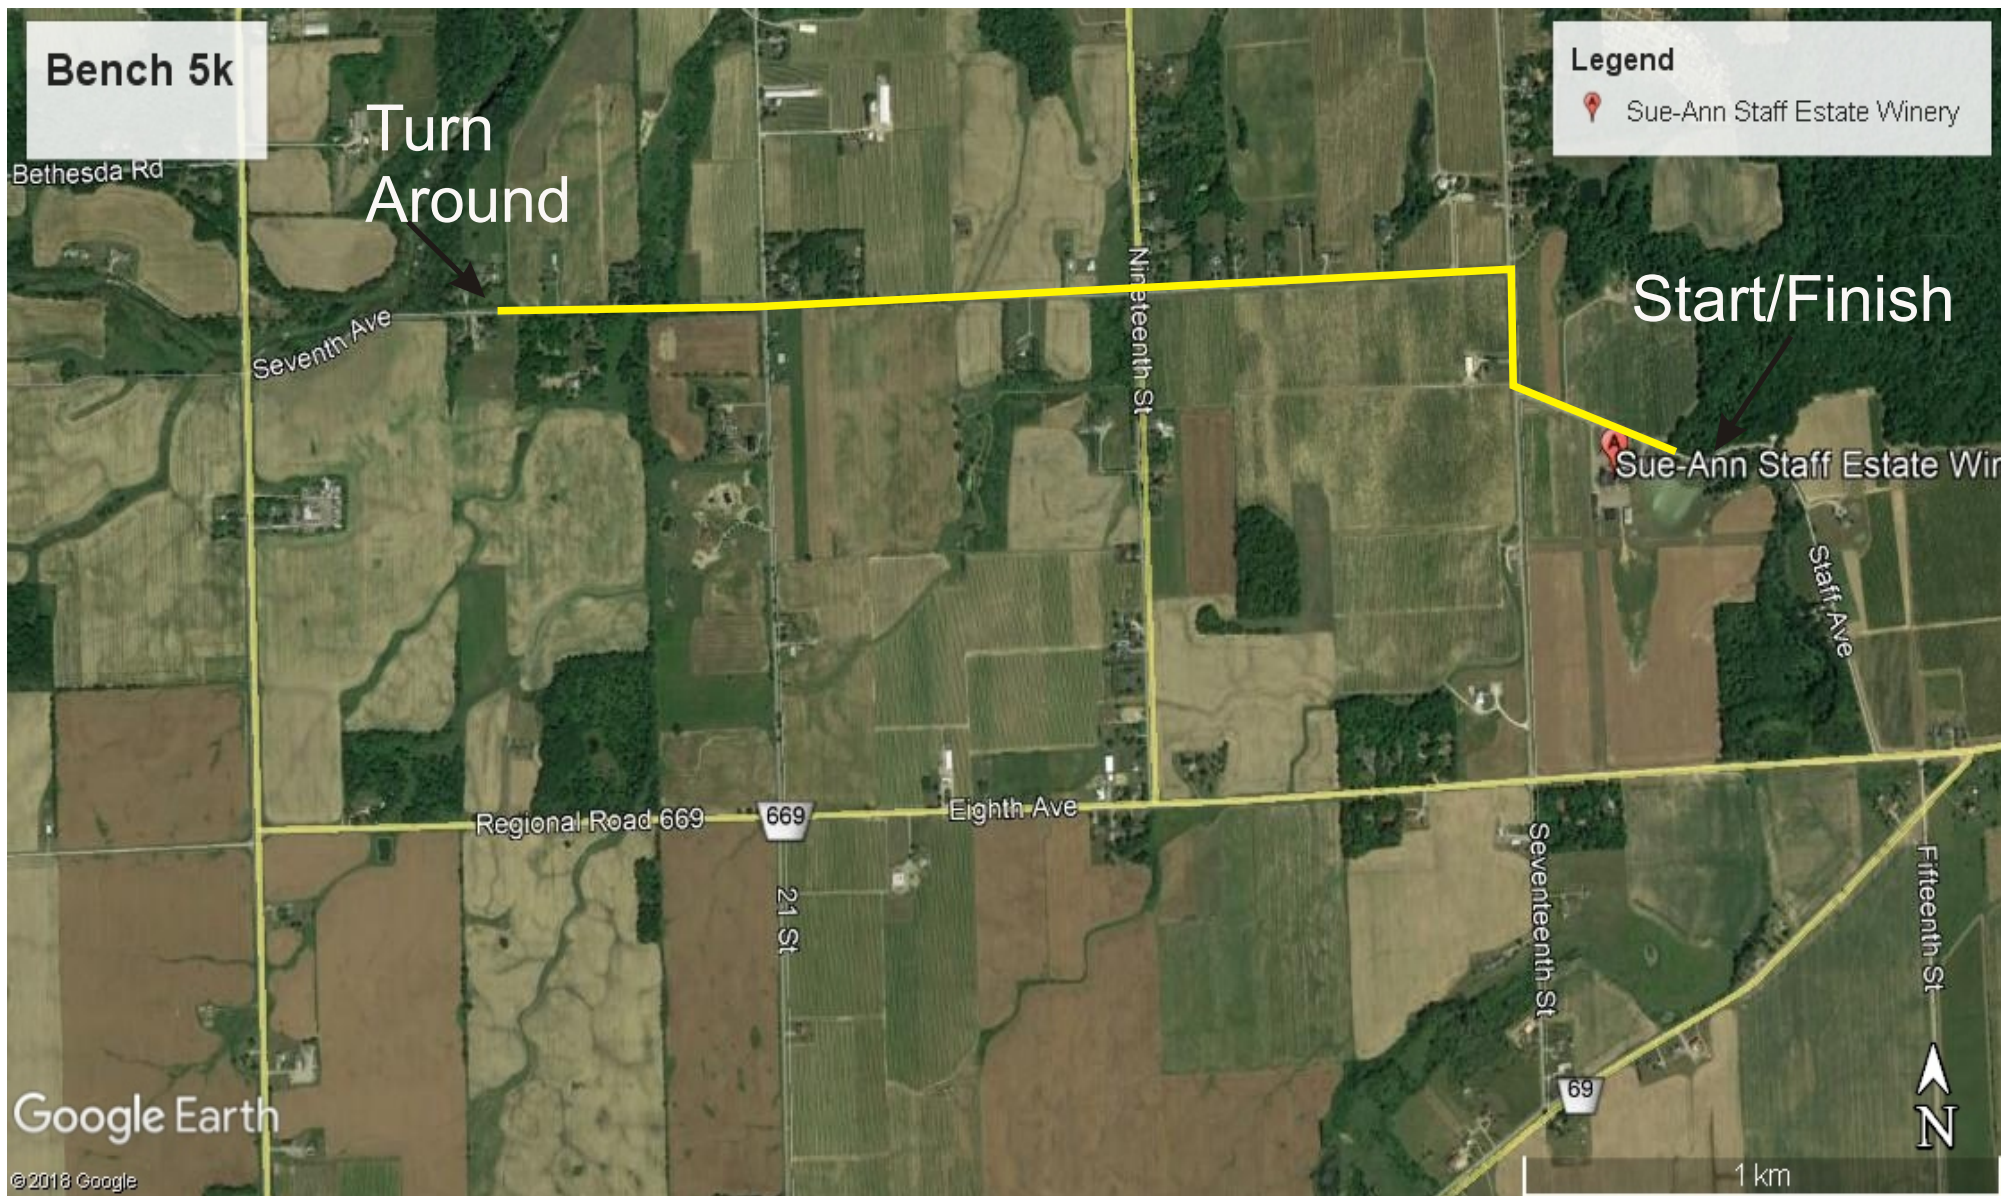

2019 Bench 5k Route at Sue-Ann Staff Estate Winery

Saturday, July 13th, 2019

Race Start Time: 10:30am

— 5K Route