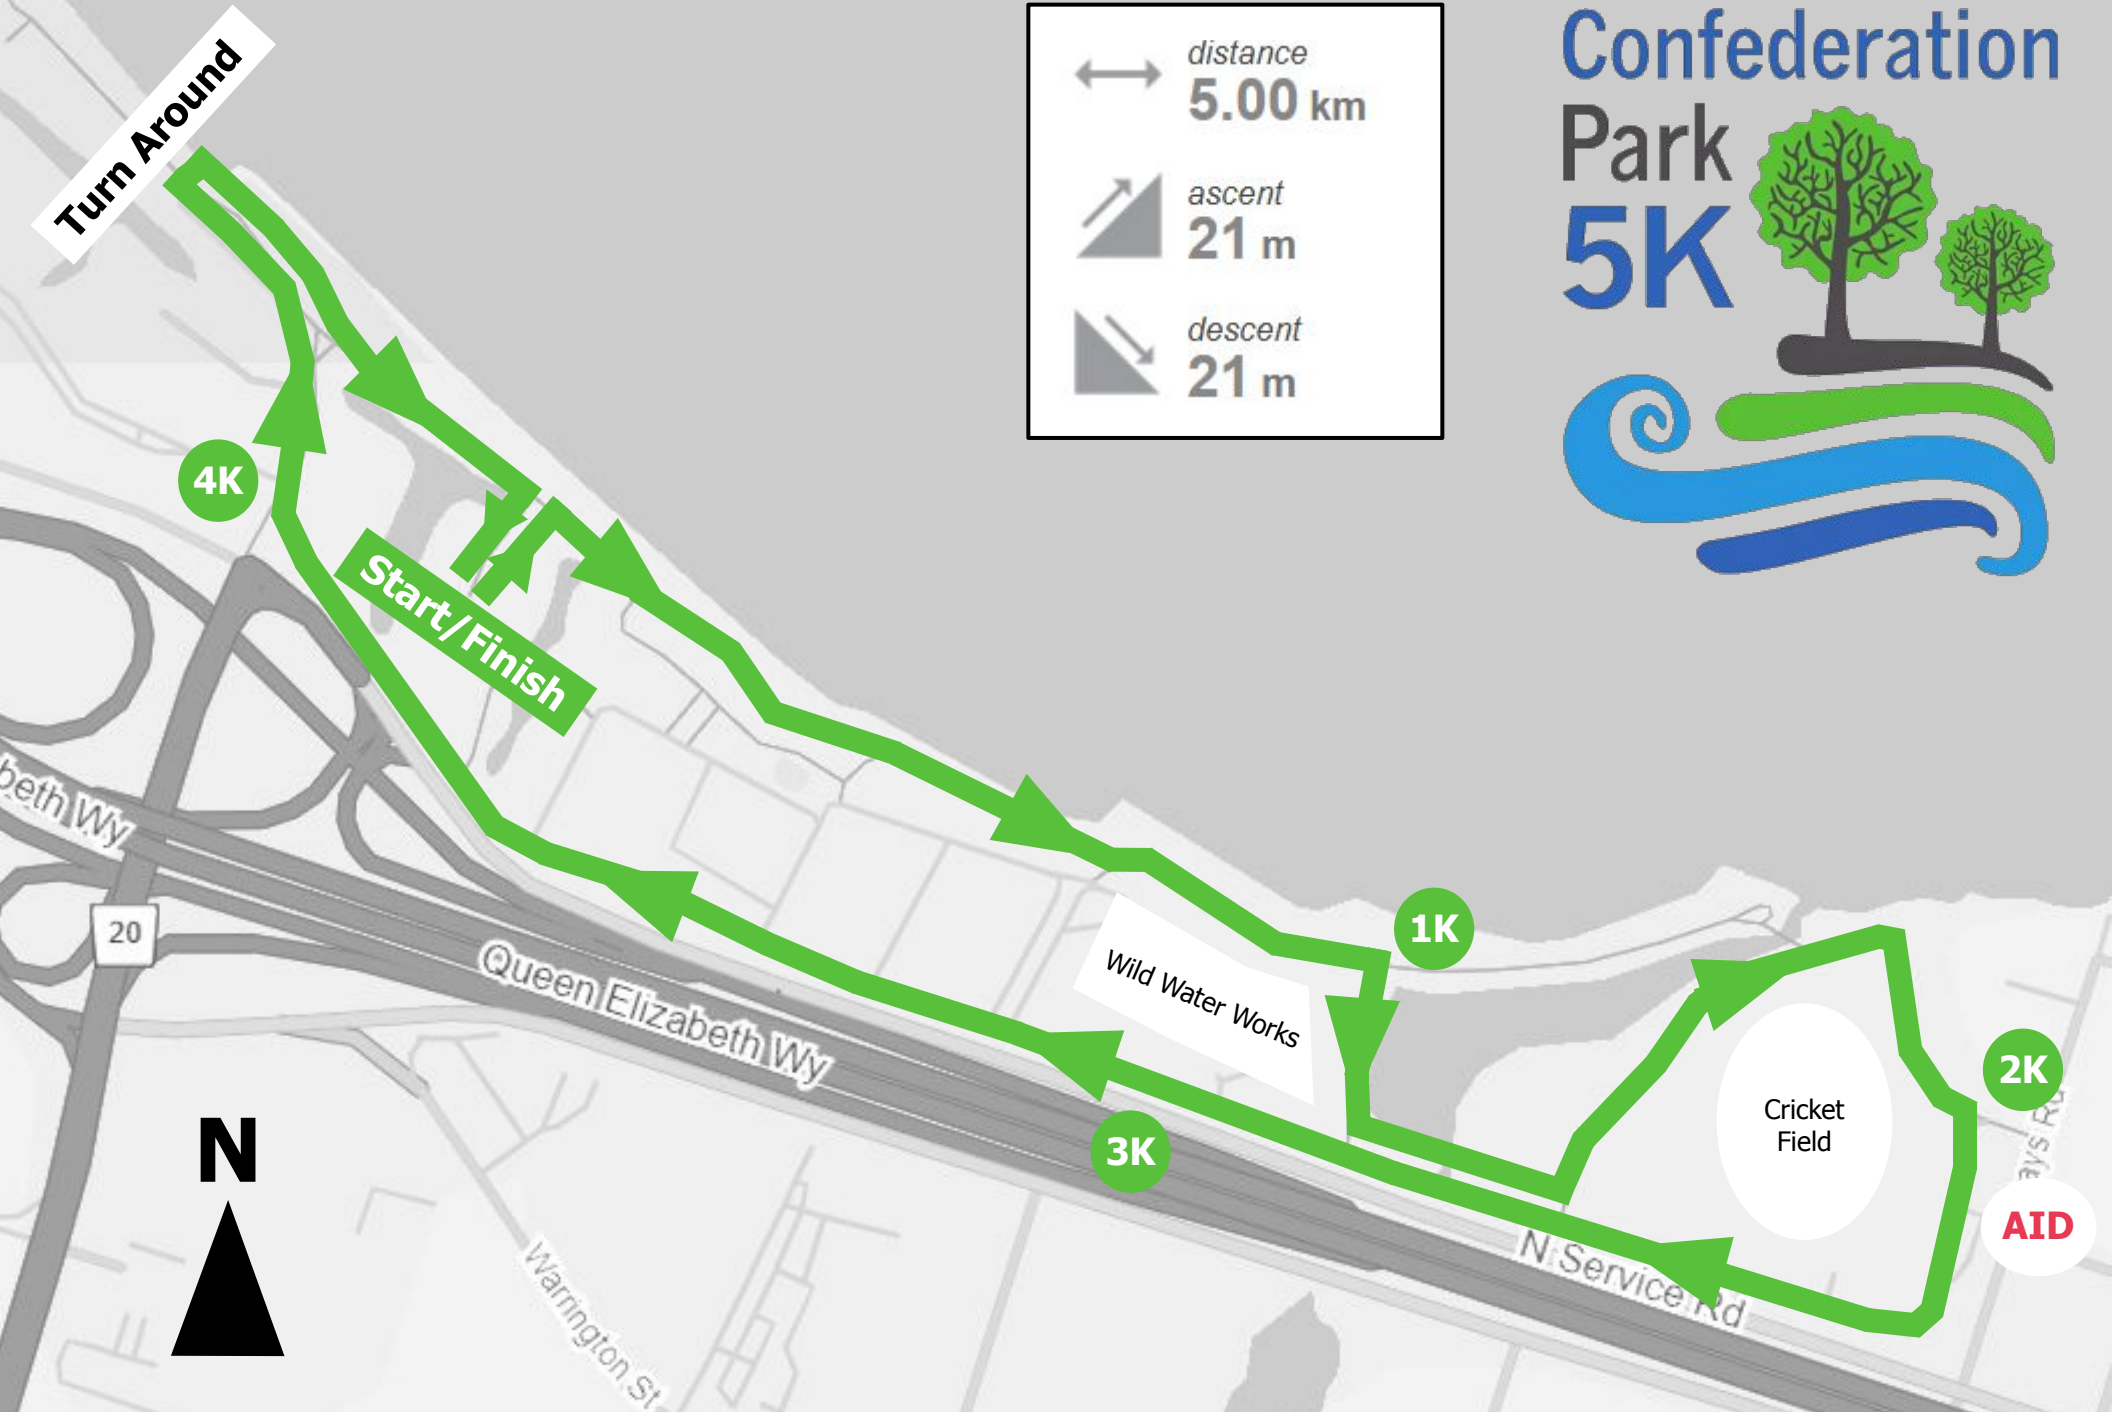

5K Course Map - Confederation Park 5K

	distance 5.00 km
	ascent 21 m
	descent 21 m

N